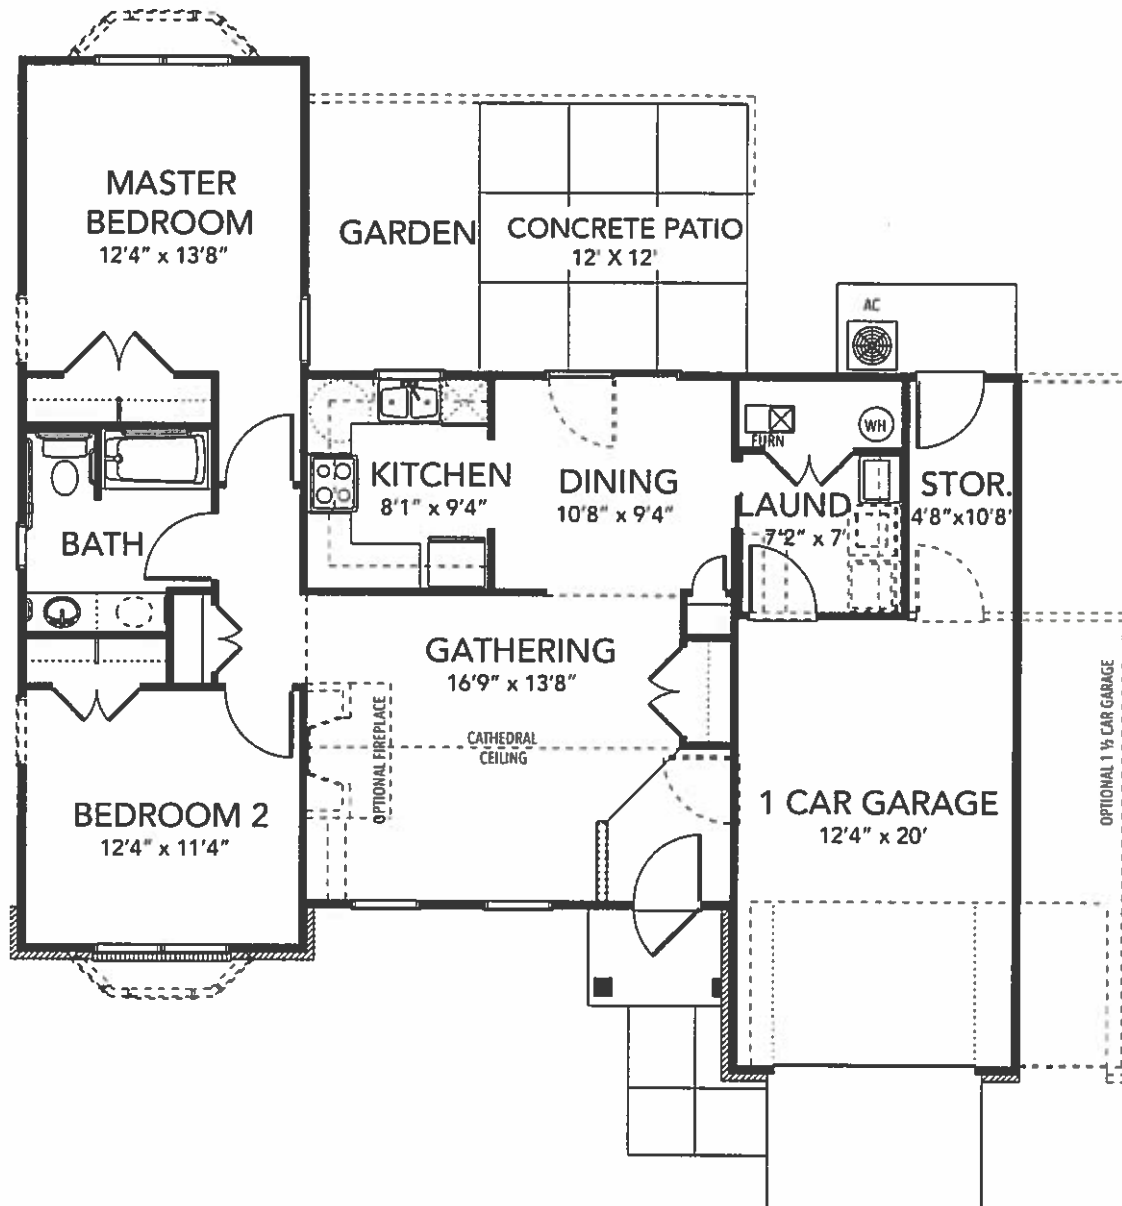

Hines

Two Bedroom
One Bath
1070 sq. ft.

Ohio Living
Lake Vista

This brochure is for illustration purposes only and is not part of any legal document. Floor plans are subject to change without notice. Some features shown may be optional. Please consult a set of blueprints for exact details and measurements. 8/15/03